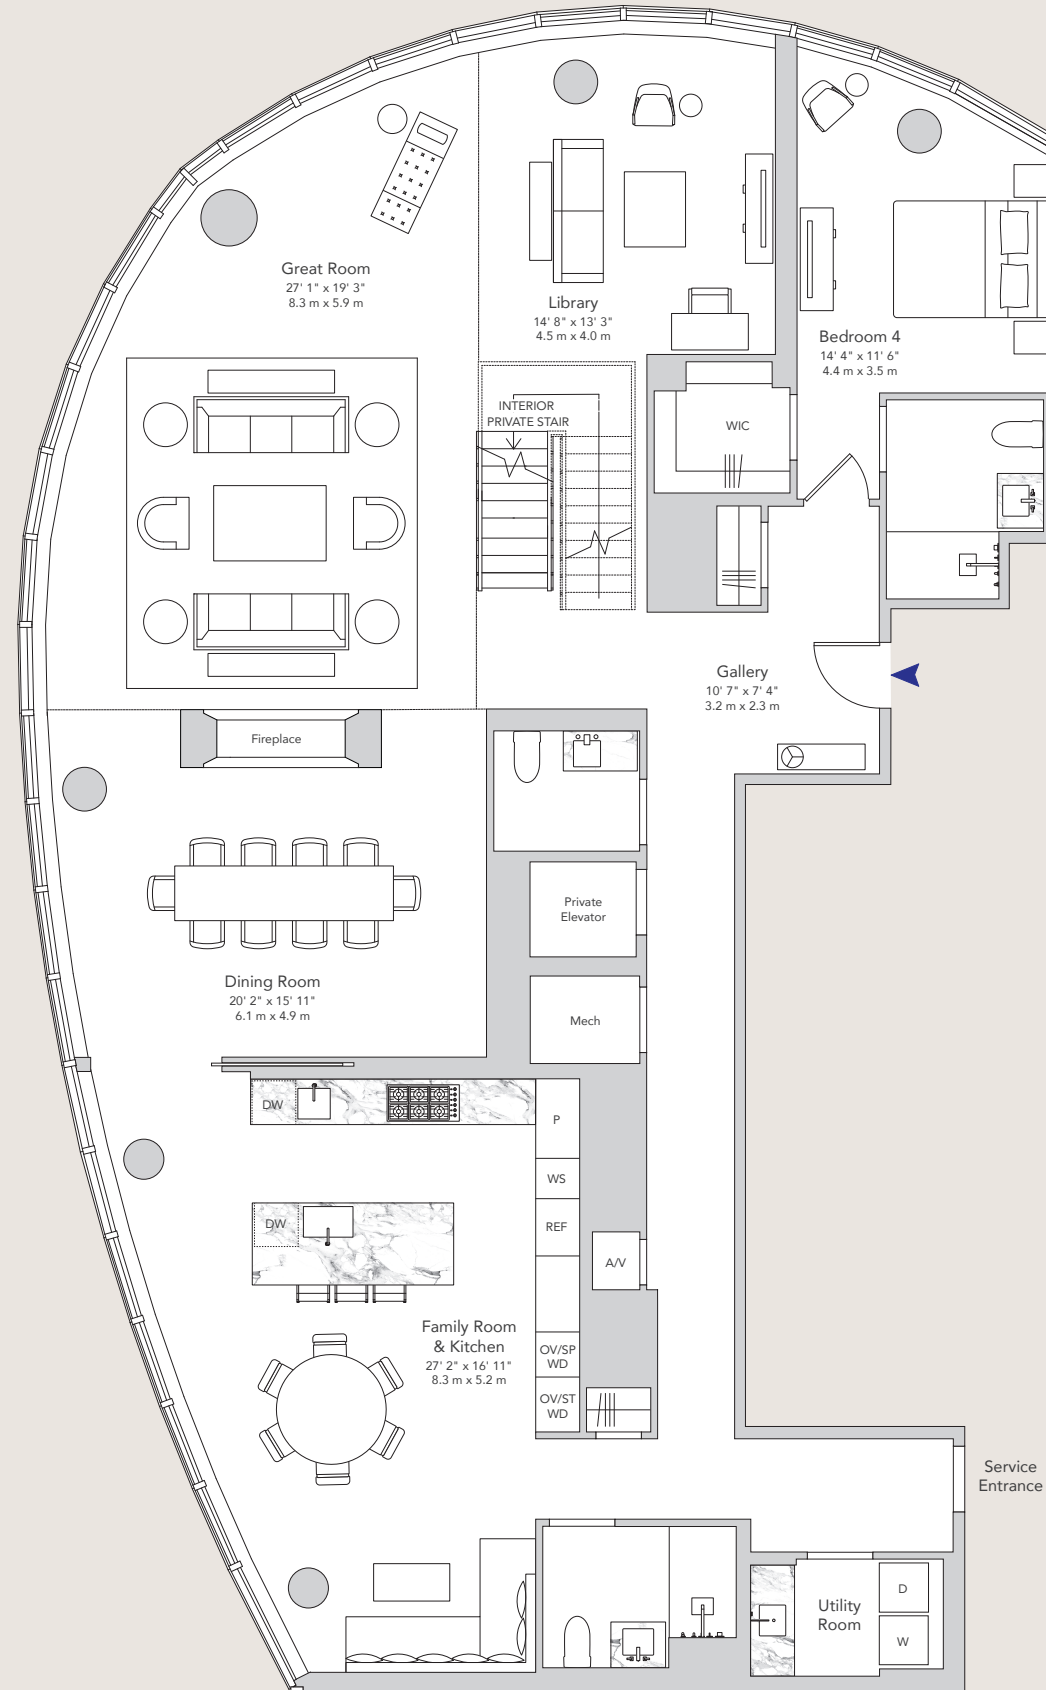

**FIFTEEN**  
HUDSON YARDS

**Duplex Penthouse**  
**88C**

4 BEDROOMS  
6 BATHROOMS  
POWDER ROOM

5,139 SQUARE FEET  
478 SQUARE METERS

RESIDENCE FEATURES

- North & West Exposures
- Gracious Entry Gallery
- Corner Great Room with Double-Height Ceilings and Double-Sided Fireplace
- Formal Dining Room
- Eat-in Kitchen with Family Room
- Library
- Media Room
- Primary Bedroom Suite with Dual Bathrooms
- Bedrooms 2, 3 & 4 with En-Suite Bathrooms
- Private In-Residence Elevator
- Utility Room with Side-by-Side Washer-Dryer
- Powder Room
- Dedicated Service Entrance

LOWER LEVEL

UPPER LEVEL